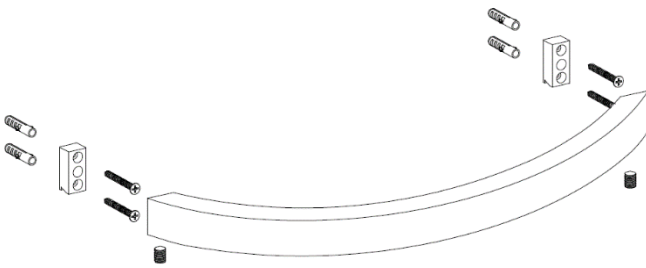

Curved Single Bar

690 x 40 x 100

- 690 Single rail curved – HLF6011C
- 690 x 40 x 100
- Mirror finish
- Right hand hard wired only
- 12v
- Fixing bar and transformer sold separately (minimum two maximum four rails)