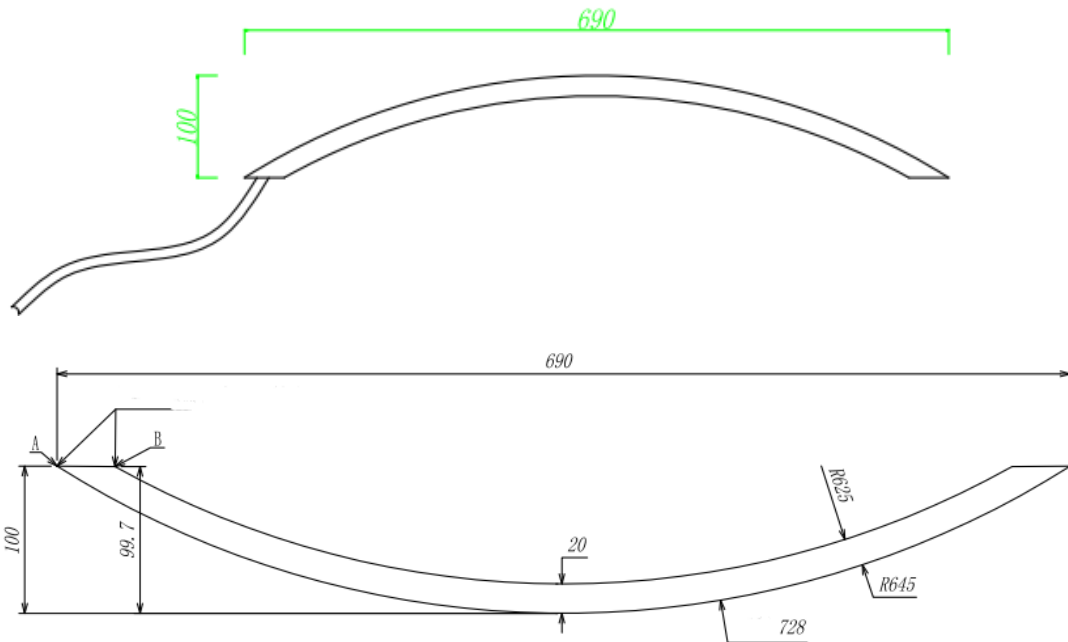

Curved Single Bar

690 x 40 x 100

- 690 Single rail curved – HLF6011C
- 690 x 40 x 100
- Mirror finish
- Right hand hard wired only
- 12v
- Fixing bar and transformer sold separately (minimum two maximum four rails)