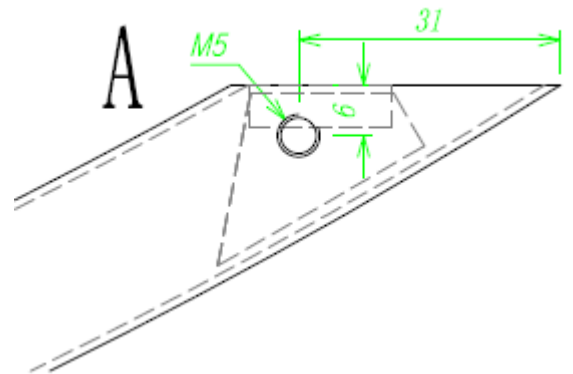

Curved Single Bar

690 x 40 x 100

- 690 Single rail curved – HLF6011C
- 690 x 40 x 100
- Mirror finish
- Right hand hard wired only
- 12v
- Fixing bar and transformer sold separately (minimum two maximum four rails)